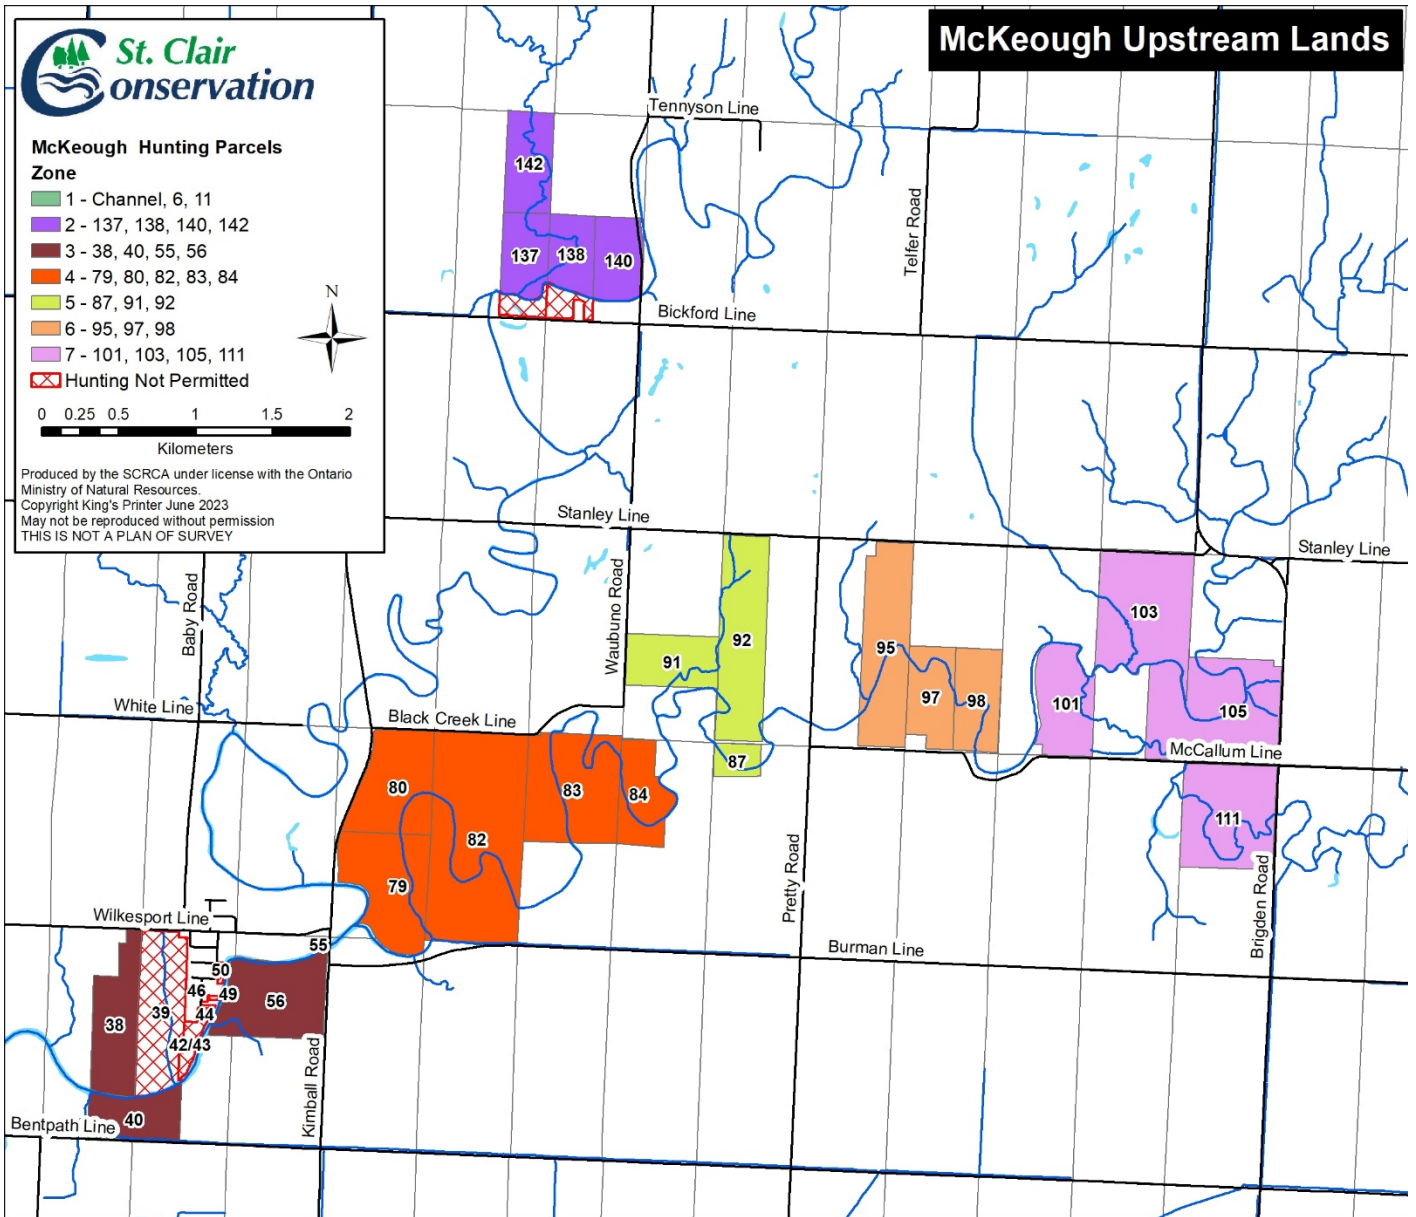

SCHEDULE 5 – MCKEOUGH MAP & PROPERTY DESCRIPTIONS

	Property	Township	Acre
Zone 1	McKeough Channel	Sombra, Conc. 10, from Callahan Road, West to Rail Road	400
	6	Sombra, Conc. 10, S ½ of N ½	50
	11	Sombra, Conc. 10, Lot 11, South of River	3
Zone 2	137	Moore, Conc. 1, Lot E ½ of S ½ 14	50
	138	Moore, Conc. 1, Lot W ½ of S ½ 13	45
	140	Moore, Conc. 1, Lot W ½ of S ½ 13, North of River	50
	142	Moore, Conc. 1, Lot E ½ of N ½ 14	50
Zone 3	38	Sombra, Conc. 12, Lot E ½ 13, North of River	69
	40	Sombra, Conc. 12, Lots E ½ 13, W ½ 14 South of River	45
	56	Sombra, Conc. 12, Lots 14 & 15, West & South of River	78
Zone 4	79	Sombra, Conc. 13, Lot S ½ 16, All lands East of County Road 31 and North of streams	86
	80	Sombra, Conc. 13, Lot N ½ 16, All lands East of County Road 31	103
	82	Sombra, Conc. 13, Lot 17	200
	83	Sombra, Conc. 13, Lot N ½ 18	100
	84	Sombra, Conc. 13, Lot W ½ of N ½ 19	47
Zone 5	87	Sombra, Conc. 13, Lot W ½ of N ¼ 20	12
	91	Sombra, Conc. 14, Lot N ½ of S ½ 19	50
	92	Sombra, Conc. 14, Lot S ½ of W ½ 20	100
Zone 6	95	Sombra, Conc. 14, Lot E ½ 21	98
	97	Sombra, Conc. 14, Lot W ½ of S ½ 22	50
	98	Sombra, Conc. 14, Lot E ½ of S ½ 22	50
Zone 7	101	Sombra, Conc. 14, Lot E ½ of S ½ 23	60
	103	Sombra, Conc. 14, Lot N ½ 24	110
	105	Sombra, Conc. 14, lot E ½ 24 S ½ 25	130
	111	Sombra, Conc. 13, Lot N ½ 25	100

Please visit
<https://www.scrca.on.ca/conservation-lands/scrca-hunting-and-trapping/>
for more detailed maps of each hunting zone.