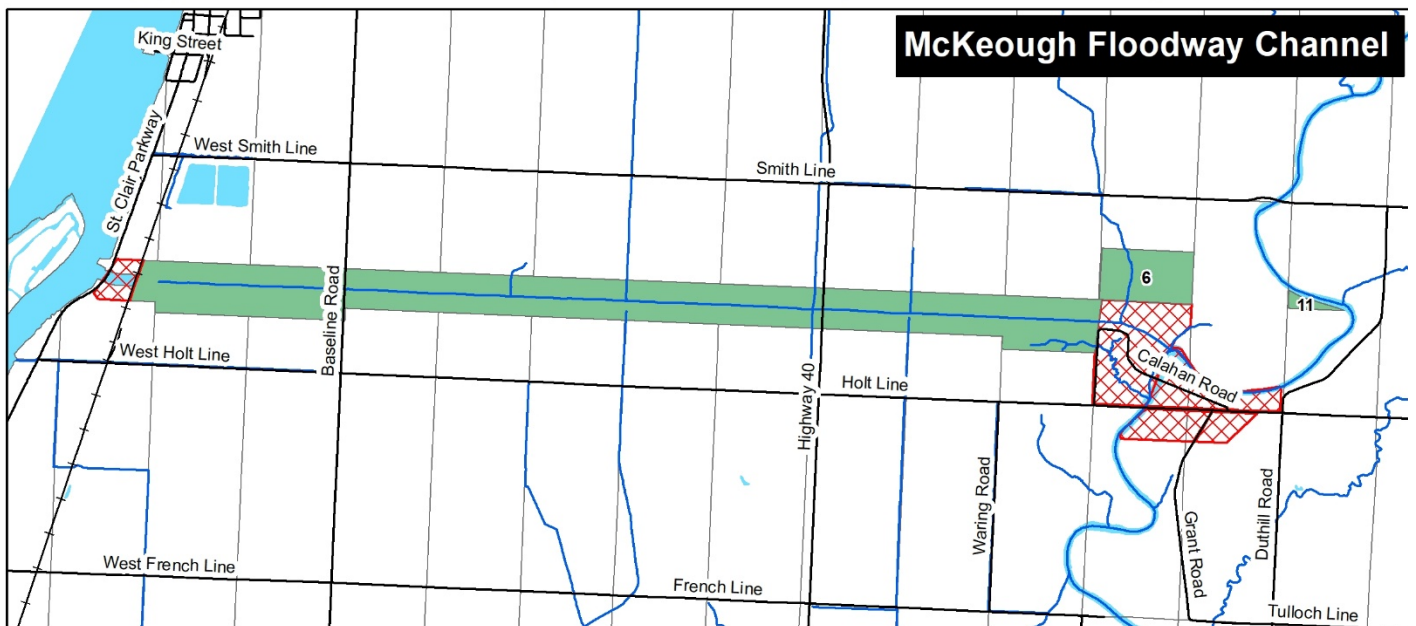

SCHEDULE 5 – MCKEOUGH MAP & PROPERTY DESCRIPTIONS

	Property	Township	Acre
Zone 1	McKeough Channel	Sombra, Conc. 10, from Callahan Road, West to Rail Road	400
	6	Sombra, Conc. 10, S ½ of N ½	50
	11	Sombra, Conc. 10, Lot 11, South of River	3
Zone 2	137	Moore, Conc. 1, Lot E ½ of S ½ 14	50
	138	Moore, Conc. 1, Lot W ½ of S ½ 13	45
	140	Moore, Conc. 1, Lot W ½ of S ½ 13, North of River	50
	142	Moore, Conc. 1, Lot E ½ of N ½ 14	50
Zone 3	38	Sombra, Conc. 12, Lot E ½ 13, North of River	69
	40	Sombra, Conc. 12, Lots E ½ 13, W ½ 14 South of River	45
	56	Sombra, Conc. 12, Lots 14 & 15, West & South of River	78
Zone 4	79	Sombra, Conc. 13, Lot S ½ 16, All lands East of County Road 31 and North of streams	86
	80	Sombra, Conc. 13, Lot N ½ 16, All lands East of County Road 31	103
	82	Sombra, Conc. 13, Lot 17	200
	83	Sombra, Conc. 13, Lot N ½ 18	100
	84	Sombra, Conc. 13, Lot W ½ of N ½ 19	47
Zone 5	87	Sombra, Conc. 13, Lot W ½ of N ¼ 20	12
	91	Sombra, Conc. 14, Lot N ½ of S ½ 19	50
	92	Sombra, Conc. 14, Lot S ½ of W ½ 20	100
Zone 6	95	Sombra, Conc. 14, Lot E ½ 21	98
	97	Sombra, Conc. 14, Lot W ½ of S ½ 22	50
	98	Sombra, Conc. 14, Lot E ½ of S ½ 22	50
Zone 7	101	Sombra, Conc. 14, Lot E ½ of S ½ 23	60
	103	Sombra, Conc. 14, Lot N ½ 24	110
	105	Sombra, Conc. 14, lot E ½ 24 S ½ 25	130
	111	Sombra, Conc. 13, Lot N ½ 25	100

Please visit
<https://www.scrca.on.ca/conservation-lands/scrca-hunting-and-trapping/>
for more detailed maps of each hunting zone.